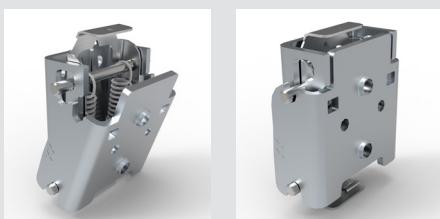

Makes even large furniture mobile too: The innovative plug in system CoFix M

The plug in system CoFix M allows complete disassembly of furniture for easy and convenient transport of the individual segments. At the place of destination the furniture is quickly reassembled, without any tools.

E-Mail: info@de.hettich-franke.com
www.hettich.com

Video assembly CoFix M:
www.hettich.com/short/e46ec9

Plug in system CoFix M

- ▶ Makes easy work of dismantling furniture and reassembling it at the new location
- ▶ Simplifies production, facilitates storage and optimises transportation
- ▶ Reduces your costs across the value chain

Makes even large furniture mobile too: CoFix M

► Drawings

CoFix M - Basic fitting

Ref.-No.	Description	Packing Unit
1.23.100.00.05	CoFix M Basic fitting	100

CoFix M - Cover 1

Ref.-No.	Description	Packing Unit
1.23.100.01.05	CoFix M Cover 1	100